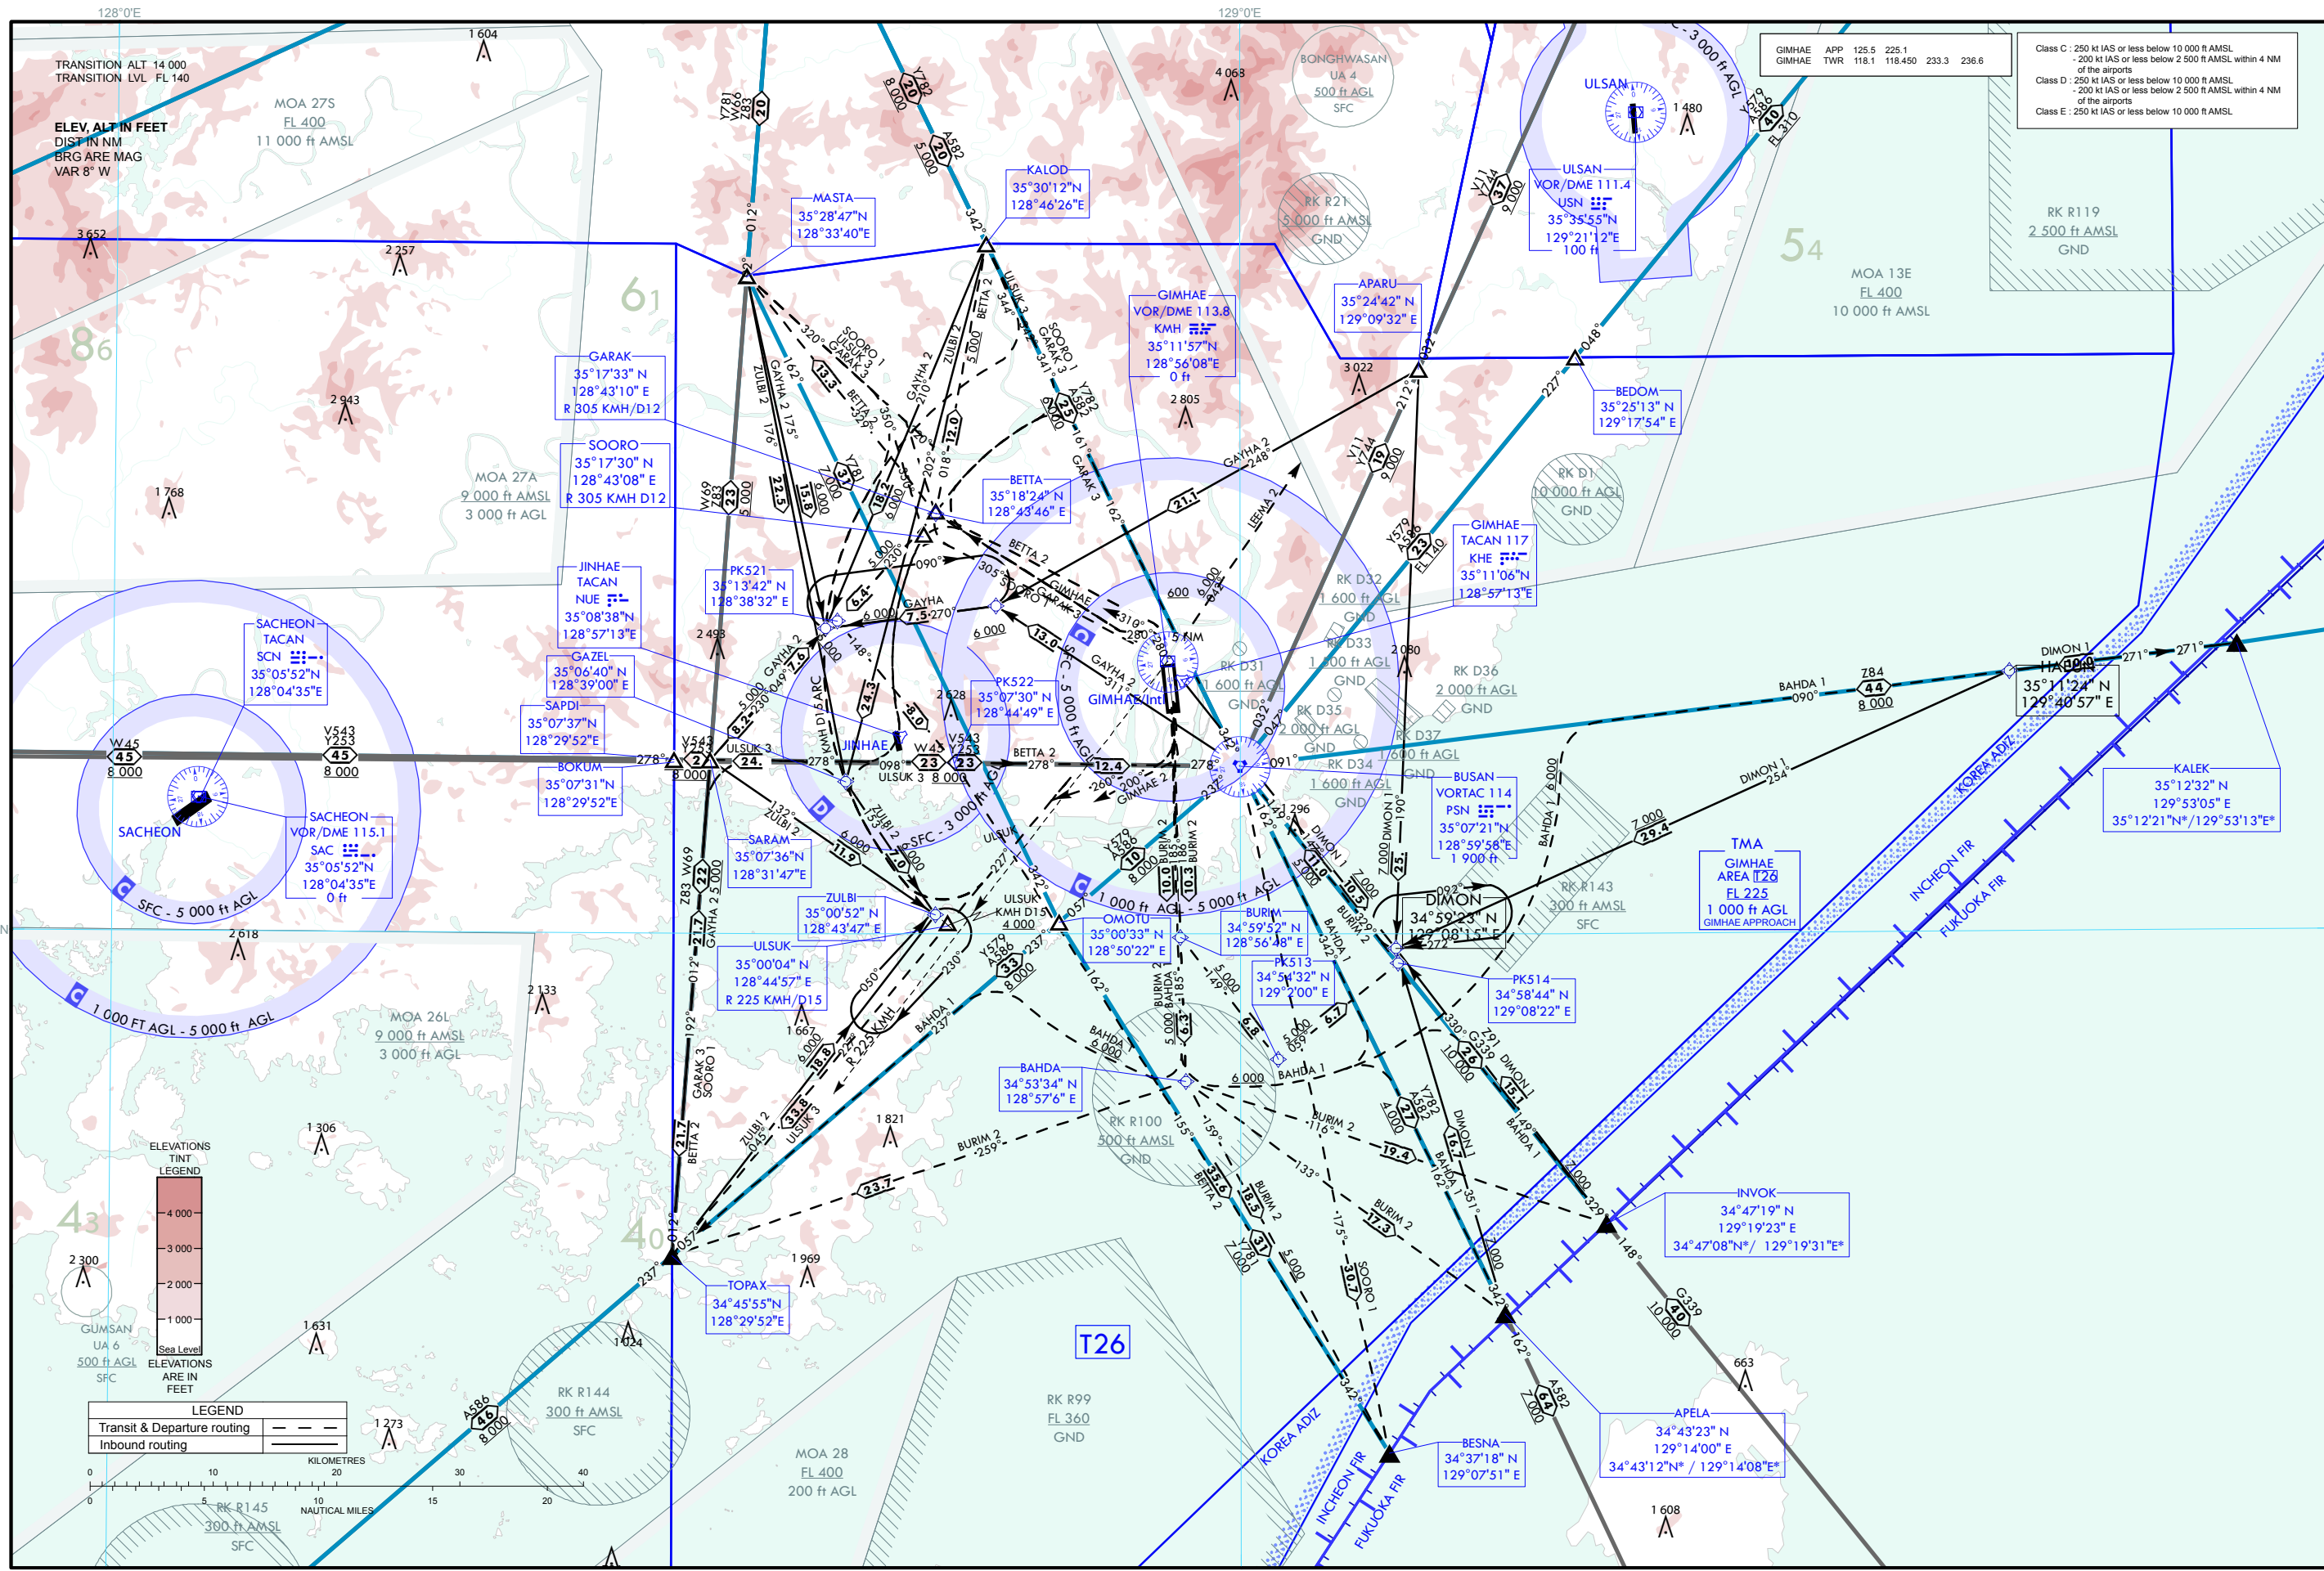

AREA CHART - ICAO

TMA GIMHAE(Gimhae Airport)

Change : Information of procedure name.

PUBLISHED BY THE OFFICE OF CIVIL AVIATION, MINISTRY OF LAND, INFRASTRUCTURE AND TRANSPORT, REPUBLIC OF KOREA